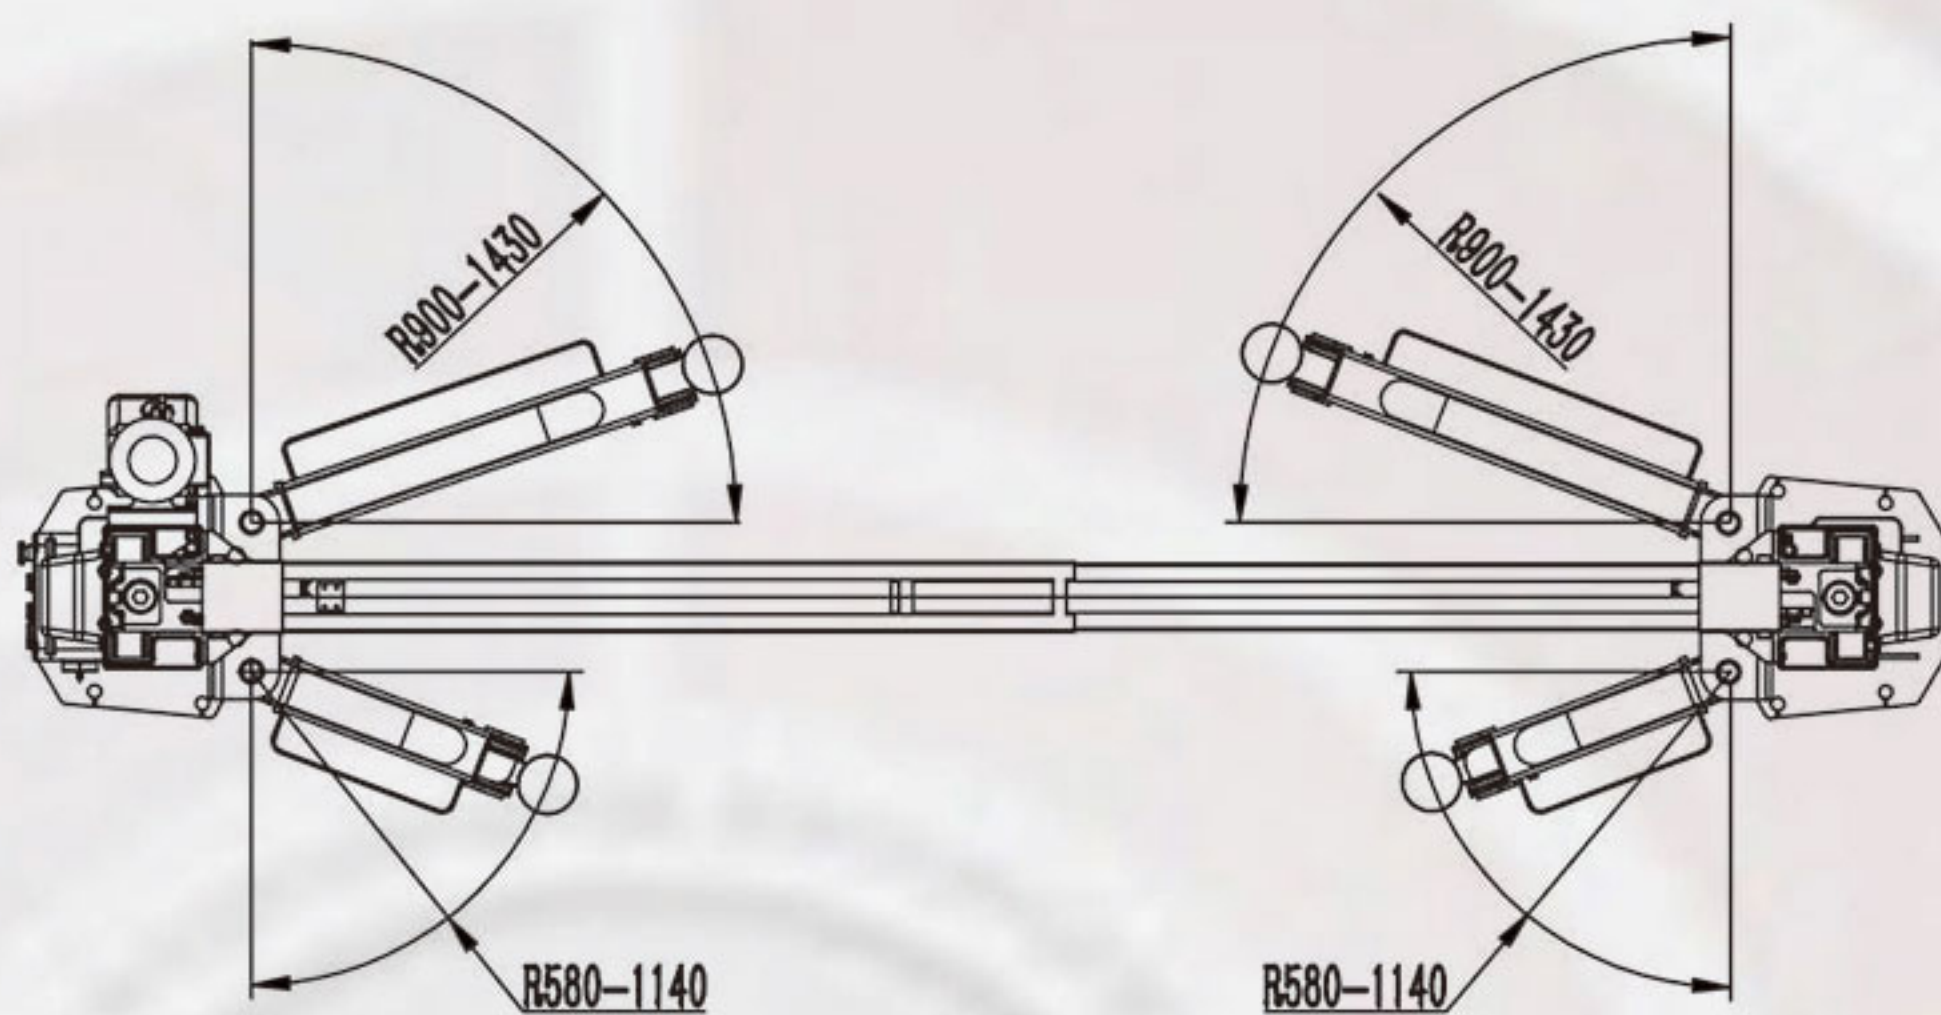

CRL-6300AE

4.5吨电控龙门举升机

4.5Ton Electric Two-Post Gantry Lift

电动解锁
Electrical release
电控箱
Control Cabinet

举升高度	Lifting Height	1840mm
立柱高度	Overall Length	3550mm
安装宽度	Overall Width	3445mm
通过高度	Drive thru Height	3415mm
直摇臂尺寸1(3)	Elbow Arm Size	900-1430mm
直摇臂尺寸2(3)	Straight Arm Size	580-1140mm
托垫高度	Pad Height	92mm
立柱间距	Width Between Posts	2830mm
最大举升重量	Lifting Capacity	4.5Ton