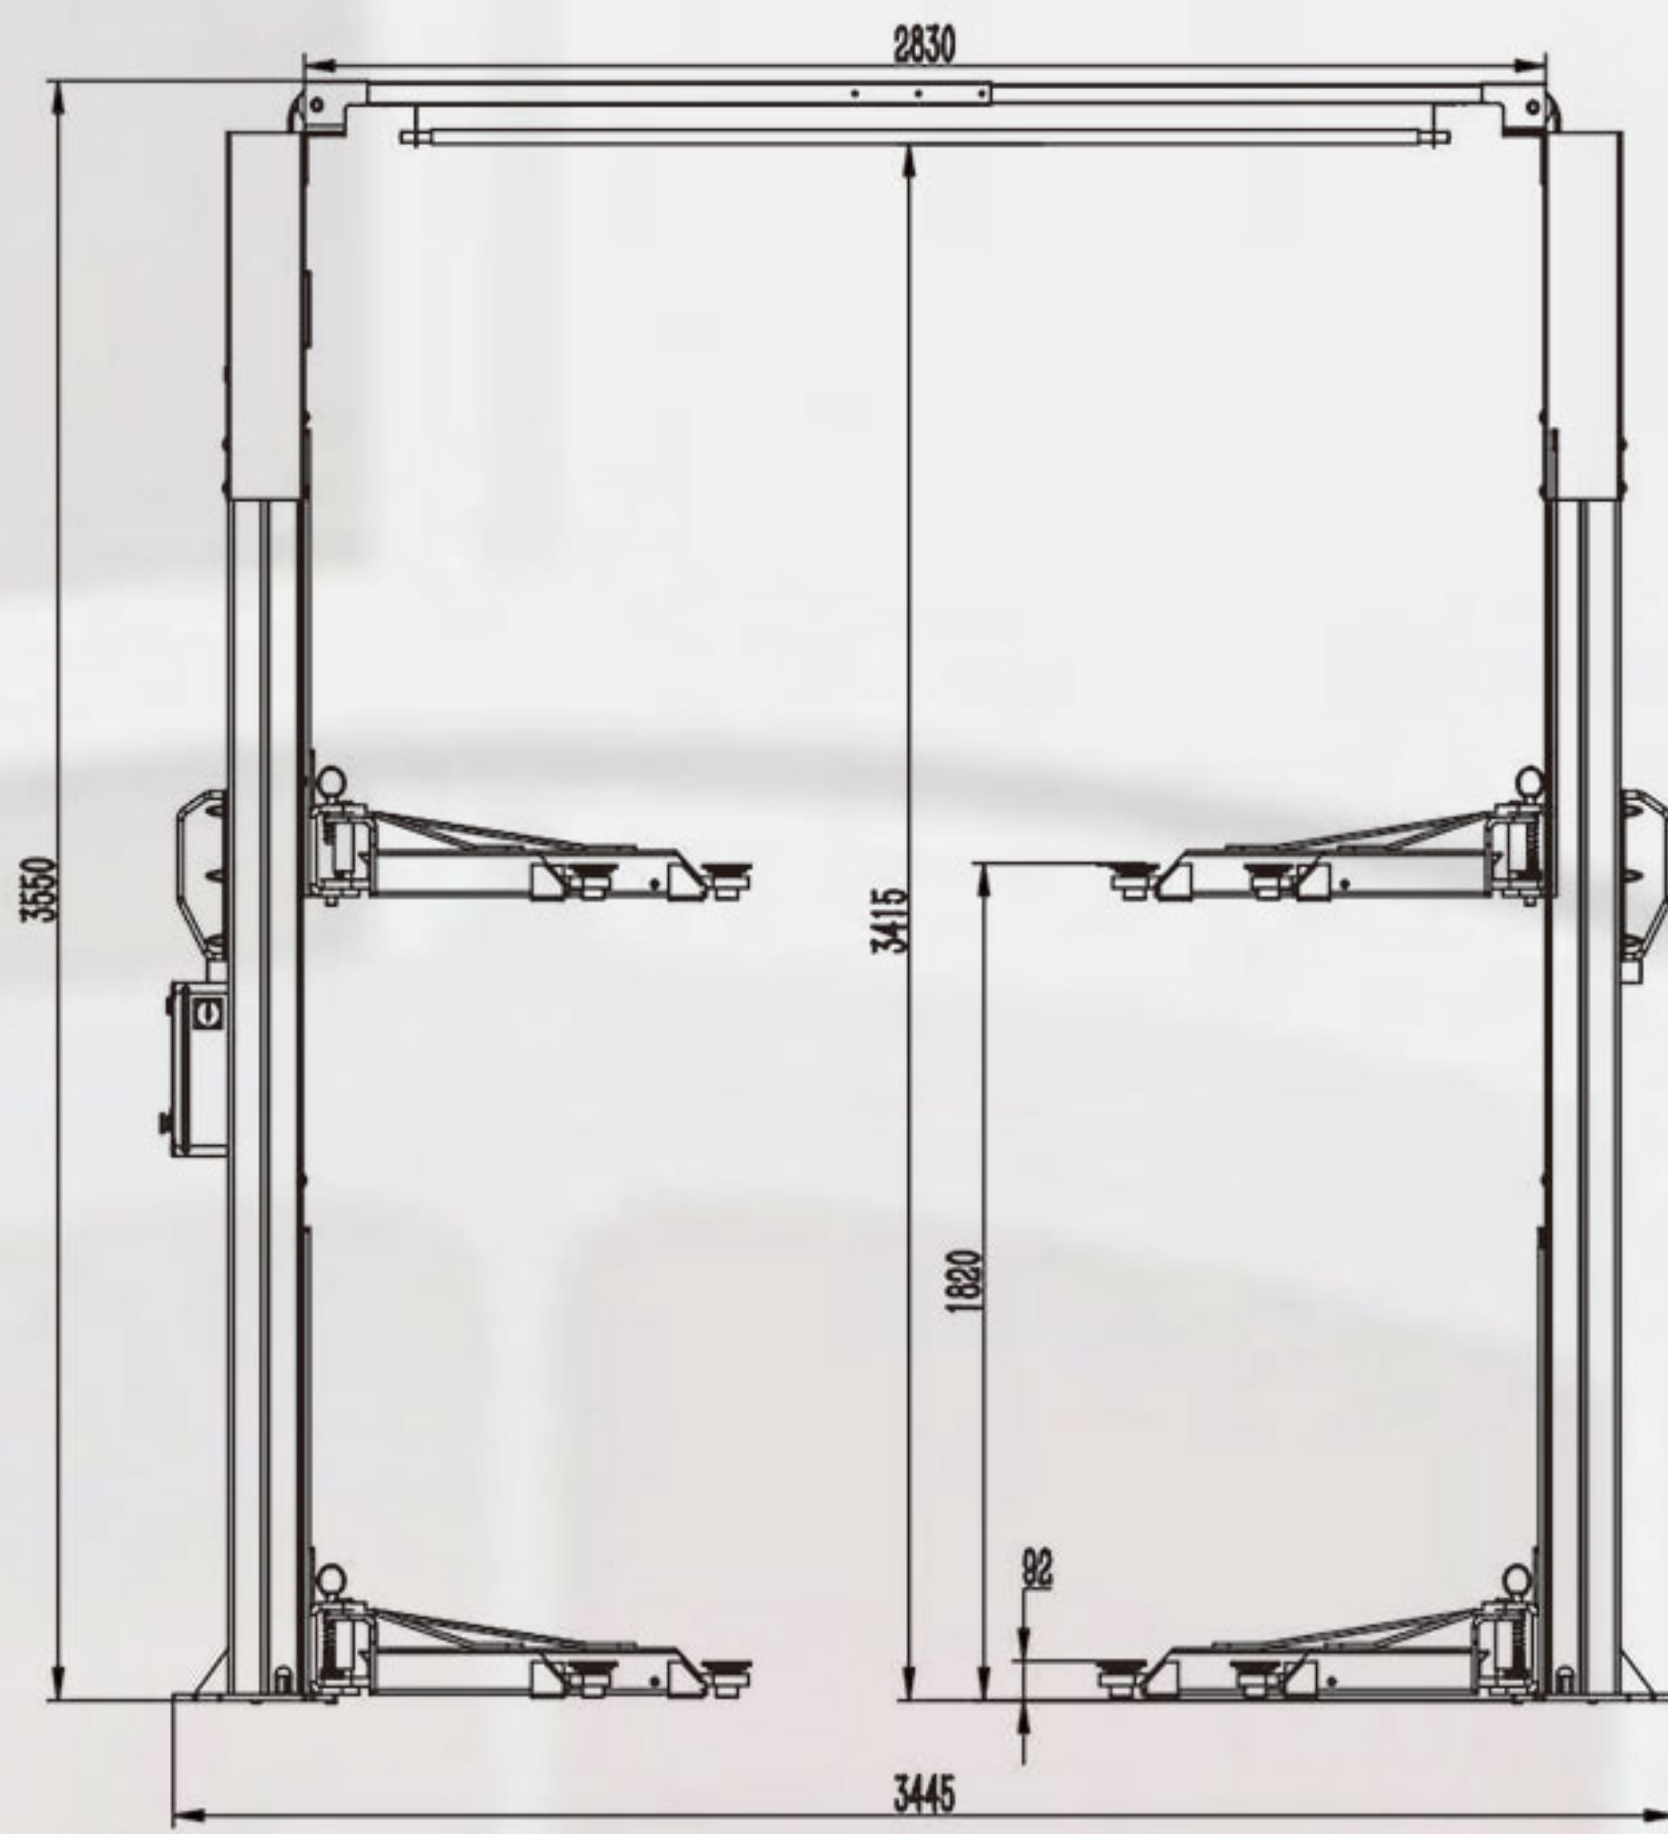

CRL-6300AE

4.5吨电控龙门举升机

4.5Ton Electric Two-Post Gantry Lift

电动解锁
Electrical release
电控箱
Control Cabinet

举升高度	Lifting Height	1840mm
立柱高度	Overall Length	3550mm
安装宽度	Overall Width	3445mm
通过高度	Drive thru Height	3415mm
直摇臂尺寸1(3)	Elbow Arm Size	900-1430mm
直摇臂尺寸2(3)	Straight Arm Size	580-1140mm
托垫高度	Pad Height	92mm
立柱间距	Width Between Posts	2830mm
最大举升重量	Lifting Capacity	4.5Ton